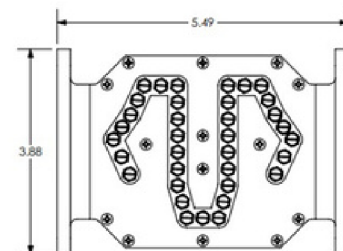

MFC

Microwave Filter Company, Inc.

TELEPHONE

(315) 438-4700

(800) 448-1666

WEBSITE

MicrowaveFilter.com

EMAIL

MFCSales@MicrowaveFilter.com

21000 SERIES C-BAND 5G INTERFERENCE FILTER

C-Band

- Tunable Bandwidth
- Very High Selectivity
- Outstanding Return Loss
- Outperforms 13961/7893D/7894D Series

Popular C-Band Frequencies
3625-4200
3660-4200
3665-4165
3680-4180
3700-4200
3720-4220
3735-4200
3760-4200
3780-4200
3800-4200

Global 5G Deployments: Brazil, India, Australia, Asia, US, Europe, Canada

Ideal for eliminating interference from 5G and virtually any other potential source of interference. Model 21000 Series combines innovative design techniques with very high performance

SPECIFICATIONS

PASSBAND:	3800-4200MHz	Typical Tune (India 3800-4200)
INSERTION LOSS:	0.6 dB (max)	
RETURN LOSS:	17 dB (typ.)	
REJECTION:	60 dB (min.) @ 3700 MHz	
	55 dB (min.) @ 4250 MHz	
FLANGES:	CPR-229G (INPUT)	
	CPR-229F (OUTPUT)	
GROUP DELAY VARIATION	7 nsec (max)	
OPERATING TEMP RANGE:	-40C to +40C	
ENVIRONMENT:	FOR OUTDOOR USE	

1.5lbs.