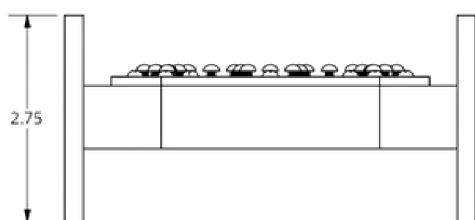

MFC

Microwave Filter Company, Inc.

TELEPHONE

(315) 438-4700

(800) 448-1666

WEBSITE

MicrowaveFilter.com

EMAIL

MFCSales@MicrowaveFilter.com

20825 SERIES C-BAND 5G INTERFERENCE FILTER

C-Band

- Tunable Bandwidth
- Very High Selectivity
- Outstanding Return Loss
- Outperforms 13961/7893D/7894D Series

Popular C-Band Frequencies
3625-4200
3660-4200
3665-4165
3680-4180
3700-4200
3720-4220
3735-4200
3760-4200
3780-4200
3800-4200

Show Special

$325.00 (1-25)
$305.00 (26-49)
$250.00 (50+)

Only 250 available

SPECIFICATIONS

PASSBAND:	3800-4200MHz
INSERTION LOSS:	0.6 dB (max)
RETURN LOSS:	17 dB (typ.)
REJECTION:	60 dB (min.) @ 3700 MHz 55 dB (min.) @ 4250 MHz
FLANGES:	CPR-229G (INPUT) Typical Tune CPR-229F (OUTPUT) (India 3800-4200)
GROUP DELAY VARIATION	7 nsec (max)
OPERATING TEMP RANGE:	-40C to +40C
ENVIRONMENT:	FOR OUTDOOR USE