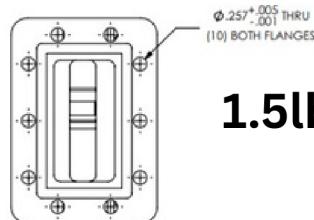

SPECIFICATIONS

PASSBAND:	3800-4200MHz	Typical Tune (India 3800-4200)
INSERTION LOSS:	0.6 dB (max)	
RETURN LOSS:	17 dB (typ.)	
REJECTION:	60 dB (min.) @ 3700 MHz	
	55 dB (min.) @ 4250 MHz	
FLANGES:	CPR-229G (INPUT)	
	CPR-229F (OUTPUT)	
GROUP DELAY VARIATION	7 nsec (max)	
OPERATING TEMP RANGE:	-40C to +40C	
ENVIRONMENT:	FOR OUTDOOR USE	