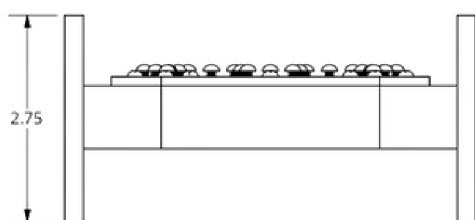

SPECIFICATIONS

PASSBAND:	3800-4200MHz	Typical Tune (India 3800-4200)
INSERTION LOSS:	0.6 dB (max)	
RETURN LOSS:	17 dB (typ.)	
REJECTION:	60 dB (min.) @ 3700 MHz	
	55 dB (min.) @ 4250 MHz	
FLANGES:	CPR-229G (INPUT)	
	CPR-229F (OUTPUT)	
GROUP DELAY VARIATION	7 nsec (max)	
OPERATING TEMP RANGE:	-40C to +40C	
ENVIRONMENT:	FOR OUTDOOR USE